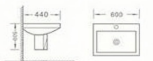

MODEL E8002
Wall-hung basin
Size:600x440x500mm
Fixing to wall with back