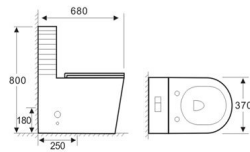

E9002-4

WALL-HUNG BASIN
 Size: 400x380x510mm
 Wall-hung installation

A8122JX

E9002JX

E9002HX

A8122HX

A8122YX

E9002YX

A8122HY

E9002HY

A8124HJ

E9008HJ

ROMANTIC STYLE

A8124

WASHDOWN ONE-PIECE TOILET
 Size: 680x370x800mm
 S-trap : 250mm Roughing-in
 P-trap : 180mm Roughing-in

E9008

WALL-HUNG BASIN
 Size: 400x400x450mm
 Wall-hung Installation

E9008HM

A8124HM

QUALITY
Only born for good quality

MODEL A8032
Washdown one-piece toilet
Size:680x360x790mm
S-trap:250mm
P-trap:180mm

MODEL A8016
Washdown one-piece toilet
Size:710x370x790mm
S-trap:250mm
P-trap:180mm

MODEL A8030
Washdown one-piece toilet
Size:700x380x830mm
S-trap:250mm
P-trap:180mm

MODEL F8008
Bidet
Size:540x375x410mm
Fixing to wall with back

MODEL F8006
Bidet
Size:590x360x400mm
Fixing to wall with back