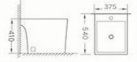

MODEL F8008
Bidet
Size:540x375x410mm
Fixing to wall with back