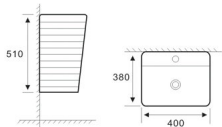

A8122-3

WASHDOWN ONE-PIECE TOILET
 Size: 640x360x800mm
 S-trap : 250mm Roughing-in
 P-trap : 180mm Roughing-in

E9002-3

WALL-HUNG BASIN
 Size: 400x380x510mm
 Wall-hung installation

A8122-4

WASHDOWN ONE-PIECE TOILET
 Size: 640x360x800mm
 S-trap : 250mm Roughing-in
 P-trap : 180mm Roughing-in