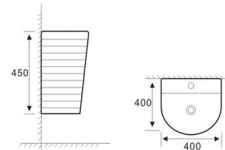

A8122HY

E9002HY

A8124HJ

E9008HJ

ROMANTIC STYLE

A8124

WASHDOWN ONE-PIECE TOILET
 Size: 680x370x800mm
 S-trap : 250mm Roughing-in
 P-trap : 180mm Roughing-in

E9008

WALL-HUNG BASIN
 Size: 400x400x450mm
 Wall-hung Installation

E9008HM

A8124HM

QUALITY
Only born for good quality

MODEL A8032
Washdown one-piece toilet
Size:680x360x790mm
S-trap:250mm
P-trap:180mm

MODEL A8016
Washdown one-piece toilet
Size:710x370x790mm
S-trap:250mm
P-trap:180mm