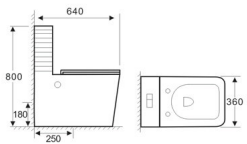

A8122-3

WASHDOWN ONE-PIECE TOILET
 Size: 640x360x800mm
 S-trap : 250mm Roughing-in
 P-trap : 180mm Roughing-in

E9002-3

WALL-HUNG BASIN
 Size: 400x380x510mm
 Wall-hung installation

A8122-4

WASHDOWN ONE-PIECE TOILET
 Size: 640x360x800mm
 S-trap : 250mm Roughing-in
 P-trap : 180mm Roughing-in

E9002-4

WALL-HUNG BASIN
 Size: 400x380x510mm
 Wall-hung installation

A8122JX

E9002JX

E9002HX

A8122HX

A8122YX

E9002YX