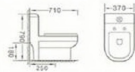

QUALITY
Only born for good quality

MODEL A8032
Washdown one-piece toilet
Size:680x360x790mm
S-trap:250mm
P-trap:180mm

IDEAL ≡