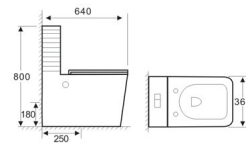

A8122-3

WASHDOWN ONE-PIECE TOILET
 Size: 640x360x800mm
 S-trap : 250mm Roughing-in
 P-trap : 180mm Roughing-in

E9002-3

WALL-HUNG BASIN
 Size: 400x380x510mm
 Wall-hung installation

A8122-4

WASHDOWN ONE-PIECE TOILET
 Size: 640x360x800mm
 S-trap : 250mm Roughing-in
 P-trap : 180mm Roughing-in

E9002-4

WALL-HUNG BASIN
 Size: 400x380x510mm
 Wall-hung installation

A8122JX

E9002JX

E9002HX

A8122HX

A8122YX

E9002YX