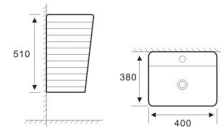

A8122-3

WASHDOWN ONE-PIECE TOILET
 Size: 640x360x800mm
 S-trap : 250mm Roughing-in
 P-trap : 180mm Roughing-in

E9002-3

WALL-HUNG BASIN
 Size: 400x380x510mm
 Wall-hung installation

A8122-4

WASHDOWN ONE-PIECE TOILET
 Size: 640x360x800mm
 S-trap : 250mm Roughing-in
 P-trap : 180mm Roughing-in

E9002-4

WALL-HUNG BASIN
 Size: 400x380x510mm
 Wall-hung installation

A8122JX

E9002JX

E9002HX

A8122HX

A8122YX

E9002YX