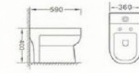

MODEL F8006
Bidet
Size:590x360x400mm
Fixing to wall with back