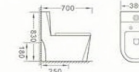

MODEL A8030
Washdown one-piece toilet
Size:700x380x830mm
S-trap:250mm
P-trap:180mm